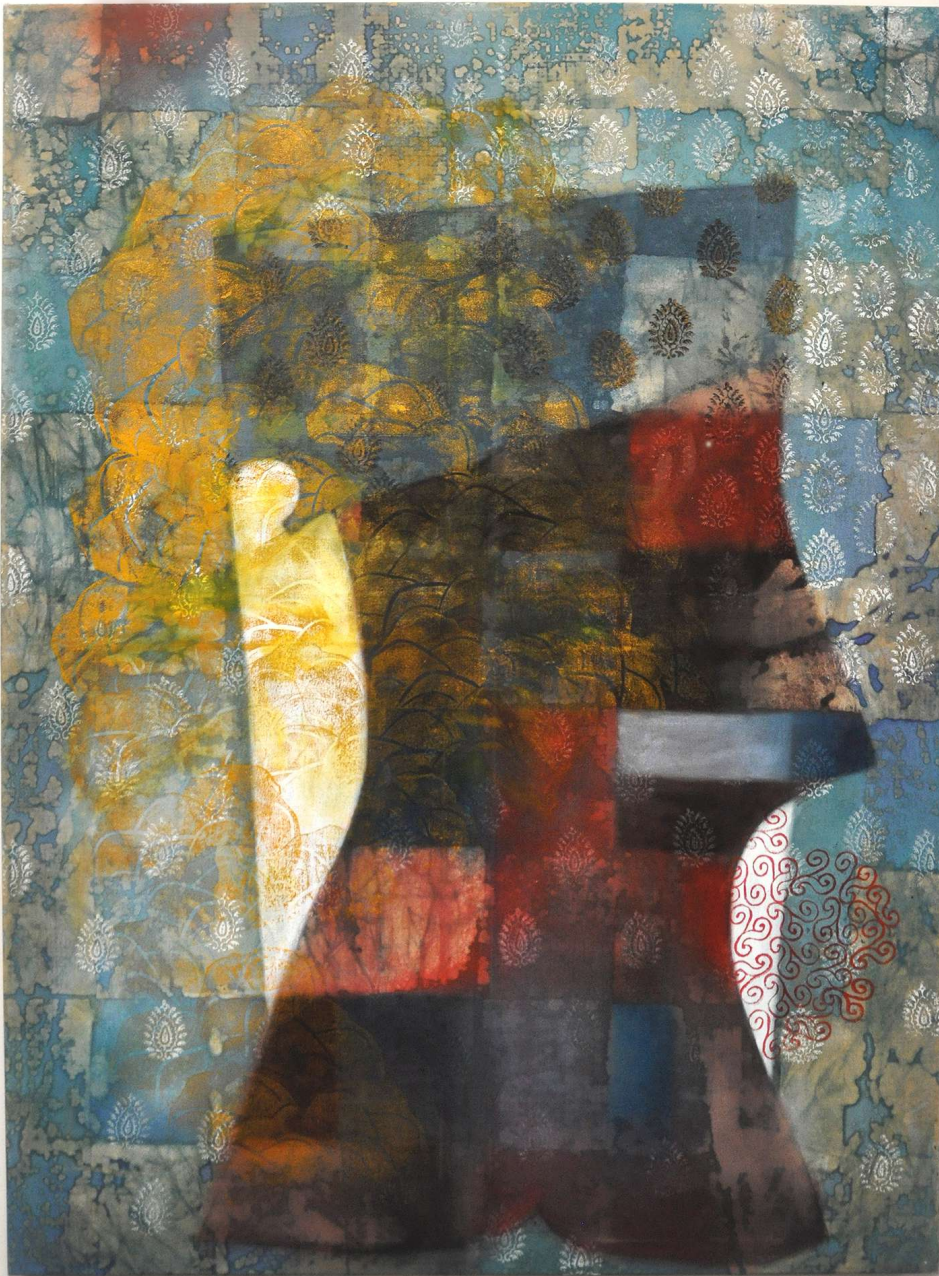

KIWhA LEE - Vanitas, 2023

Oil and dye on canvas
54x40 inches / 137x101 cm

MONTI8

KIWHAL EE - Witness, 2024

Oil on canvas

24x18 inches / 61x20 cm

MONTI8

SUNYOUNG HWANG - We Stayed on the Top Station, 2023

Oil and acrylic on canvas

54x46 inches / 137,5x117,5 cm

MONTI8

AIDAN BARKER-HILL
Sore Muscles, 2022

Oil and acrylic on canvas
52x30 inches / 132x76 cm

MONTI8

AIDAN BARKER-HILL
The Tennis Player, 2024
Oil and acrylic on canvas
42x24 inches / 106x61 cm