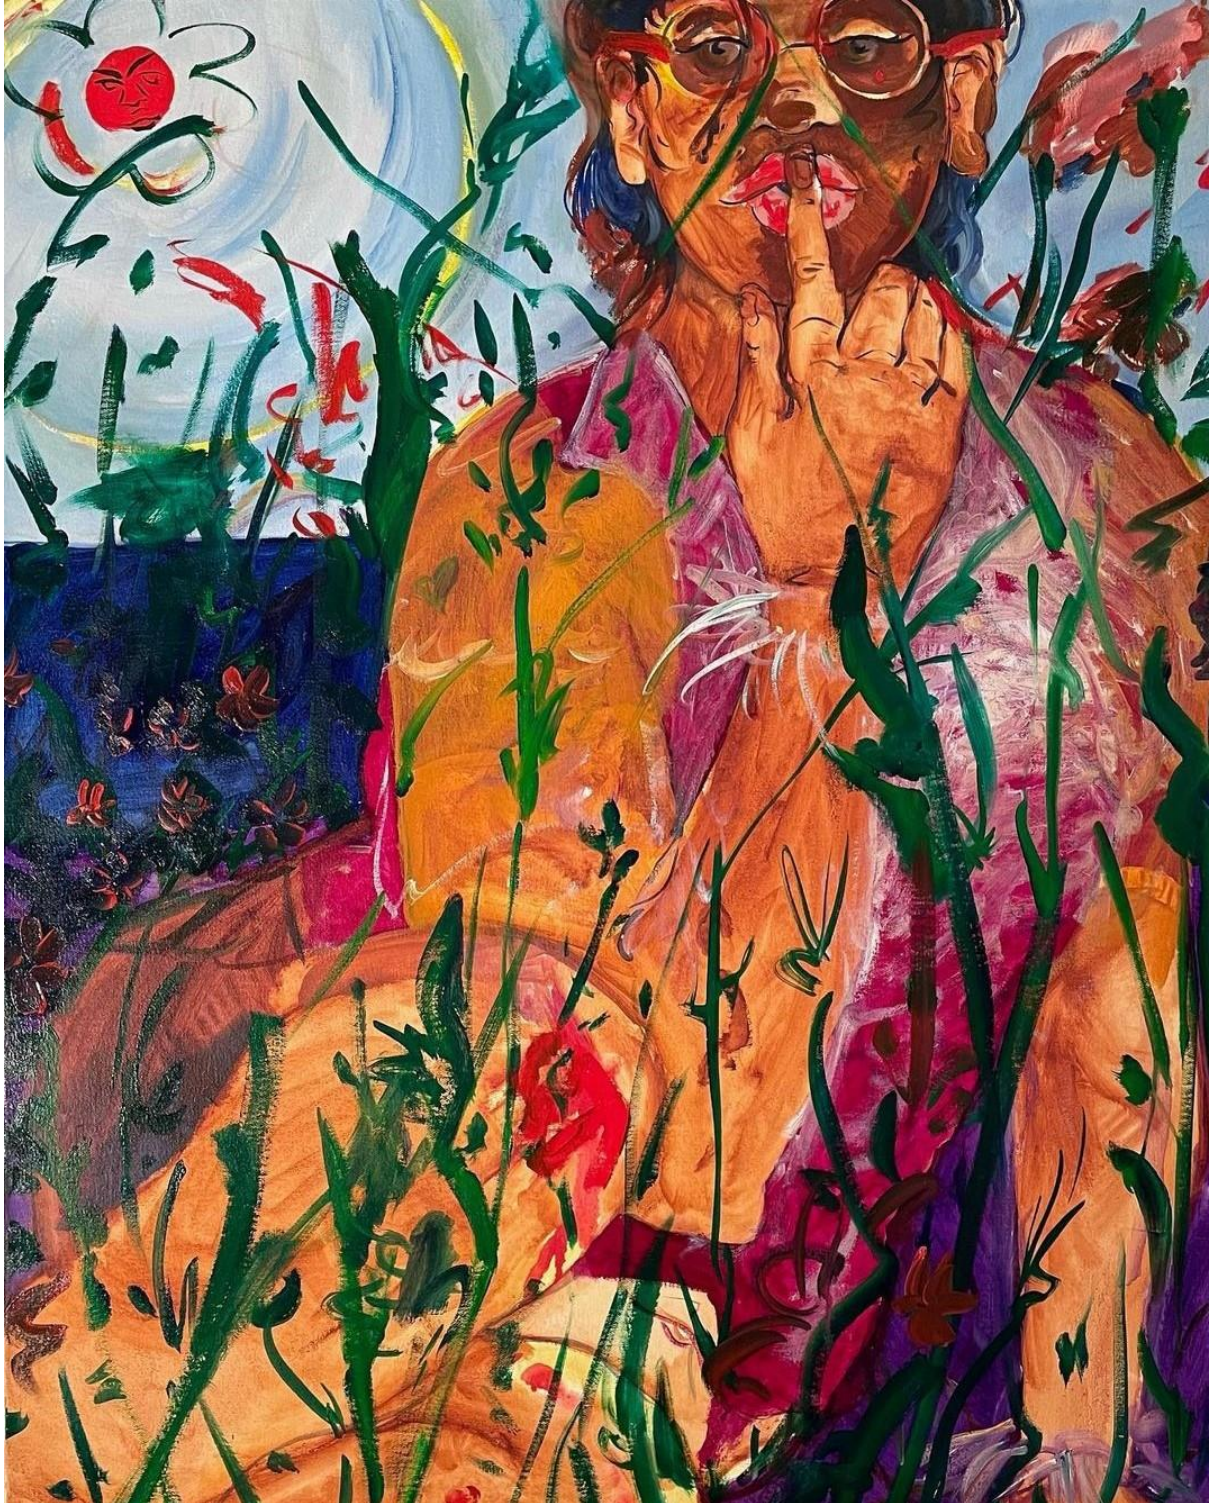

EMILY MANWARING - RICARDO PARTIDA

What We Do in

Emily Manwaring, *We Ready for de Road*, 2023

60x48 inches, mixed media on canvas

12000 USD

Emily Manwaring, Lemme Connect, 2023

42x44 inches, mixed media on canvas

10000 USD

MONTI8

Emily Manwaring, I Can See Myself in your eyes again, 2023

42x47 inches, oil on canvas

8000 USD

MONTI8

Emily Manwaring, Why Pree, 2023

52x34 inches, oil on canvas

7500 USD

Ricardo Partida. View From the Red Pine, 2023

47x35 inches, oil on canvas

7500 USD

Ricardo Partida, Promontory Point Clutz, 2023

27x38 inches, oil on canvas

6000 USD

EMILY MANWARING - RICARDO PARTIDA