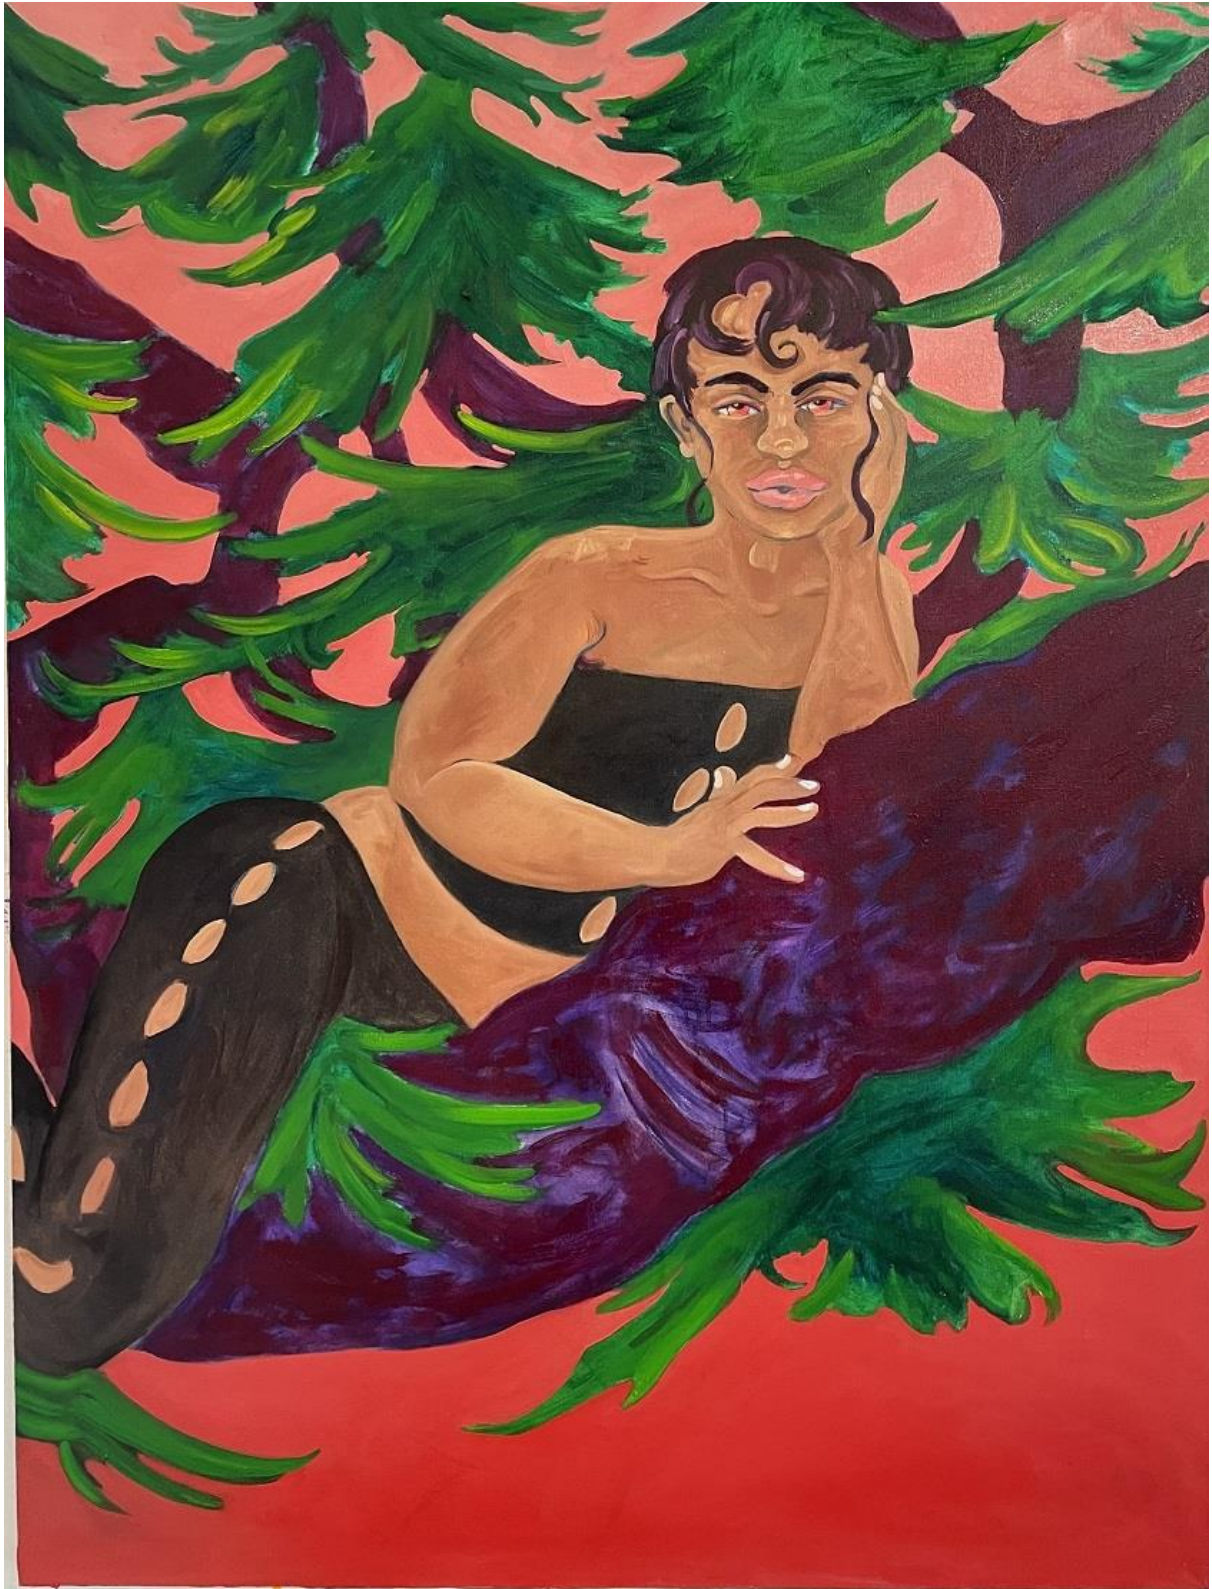

EMILY MANWARING - RICARDO PARTIDA

What We Do in

Emily Manwaring, *We Ready for de Road*, 2023

60x48 inches, mixed media on canvas

12000 USD

Emily Manwaring, Lemme Connect, 2023

42x44 inches, mixed media on canvas

10000 USD

MONTI8

Emily Manwaring, I Can See Myself in your eyes again, 2023

42x47 inches, oil on canvas

8000 USD

MONTI8

Emily Manwaring, Why Pree, 2023

52x34 inches, oil on canvas

7500 USD

Ricardo Partida. View From the Red Pine, 2023

47x35 inches, oil on canvas

7500 USD

Ricardo Partida, Promontory Point Clutz, 2023

27x38 inches, oil on canvas

6000 USD

EMILY MANWARING - RICARDO PARTIDA